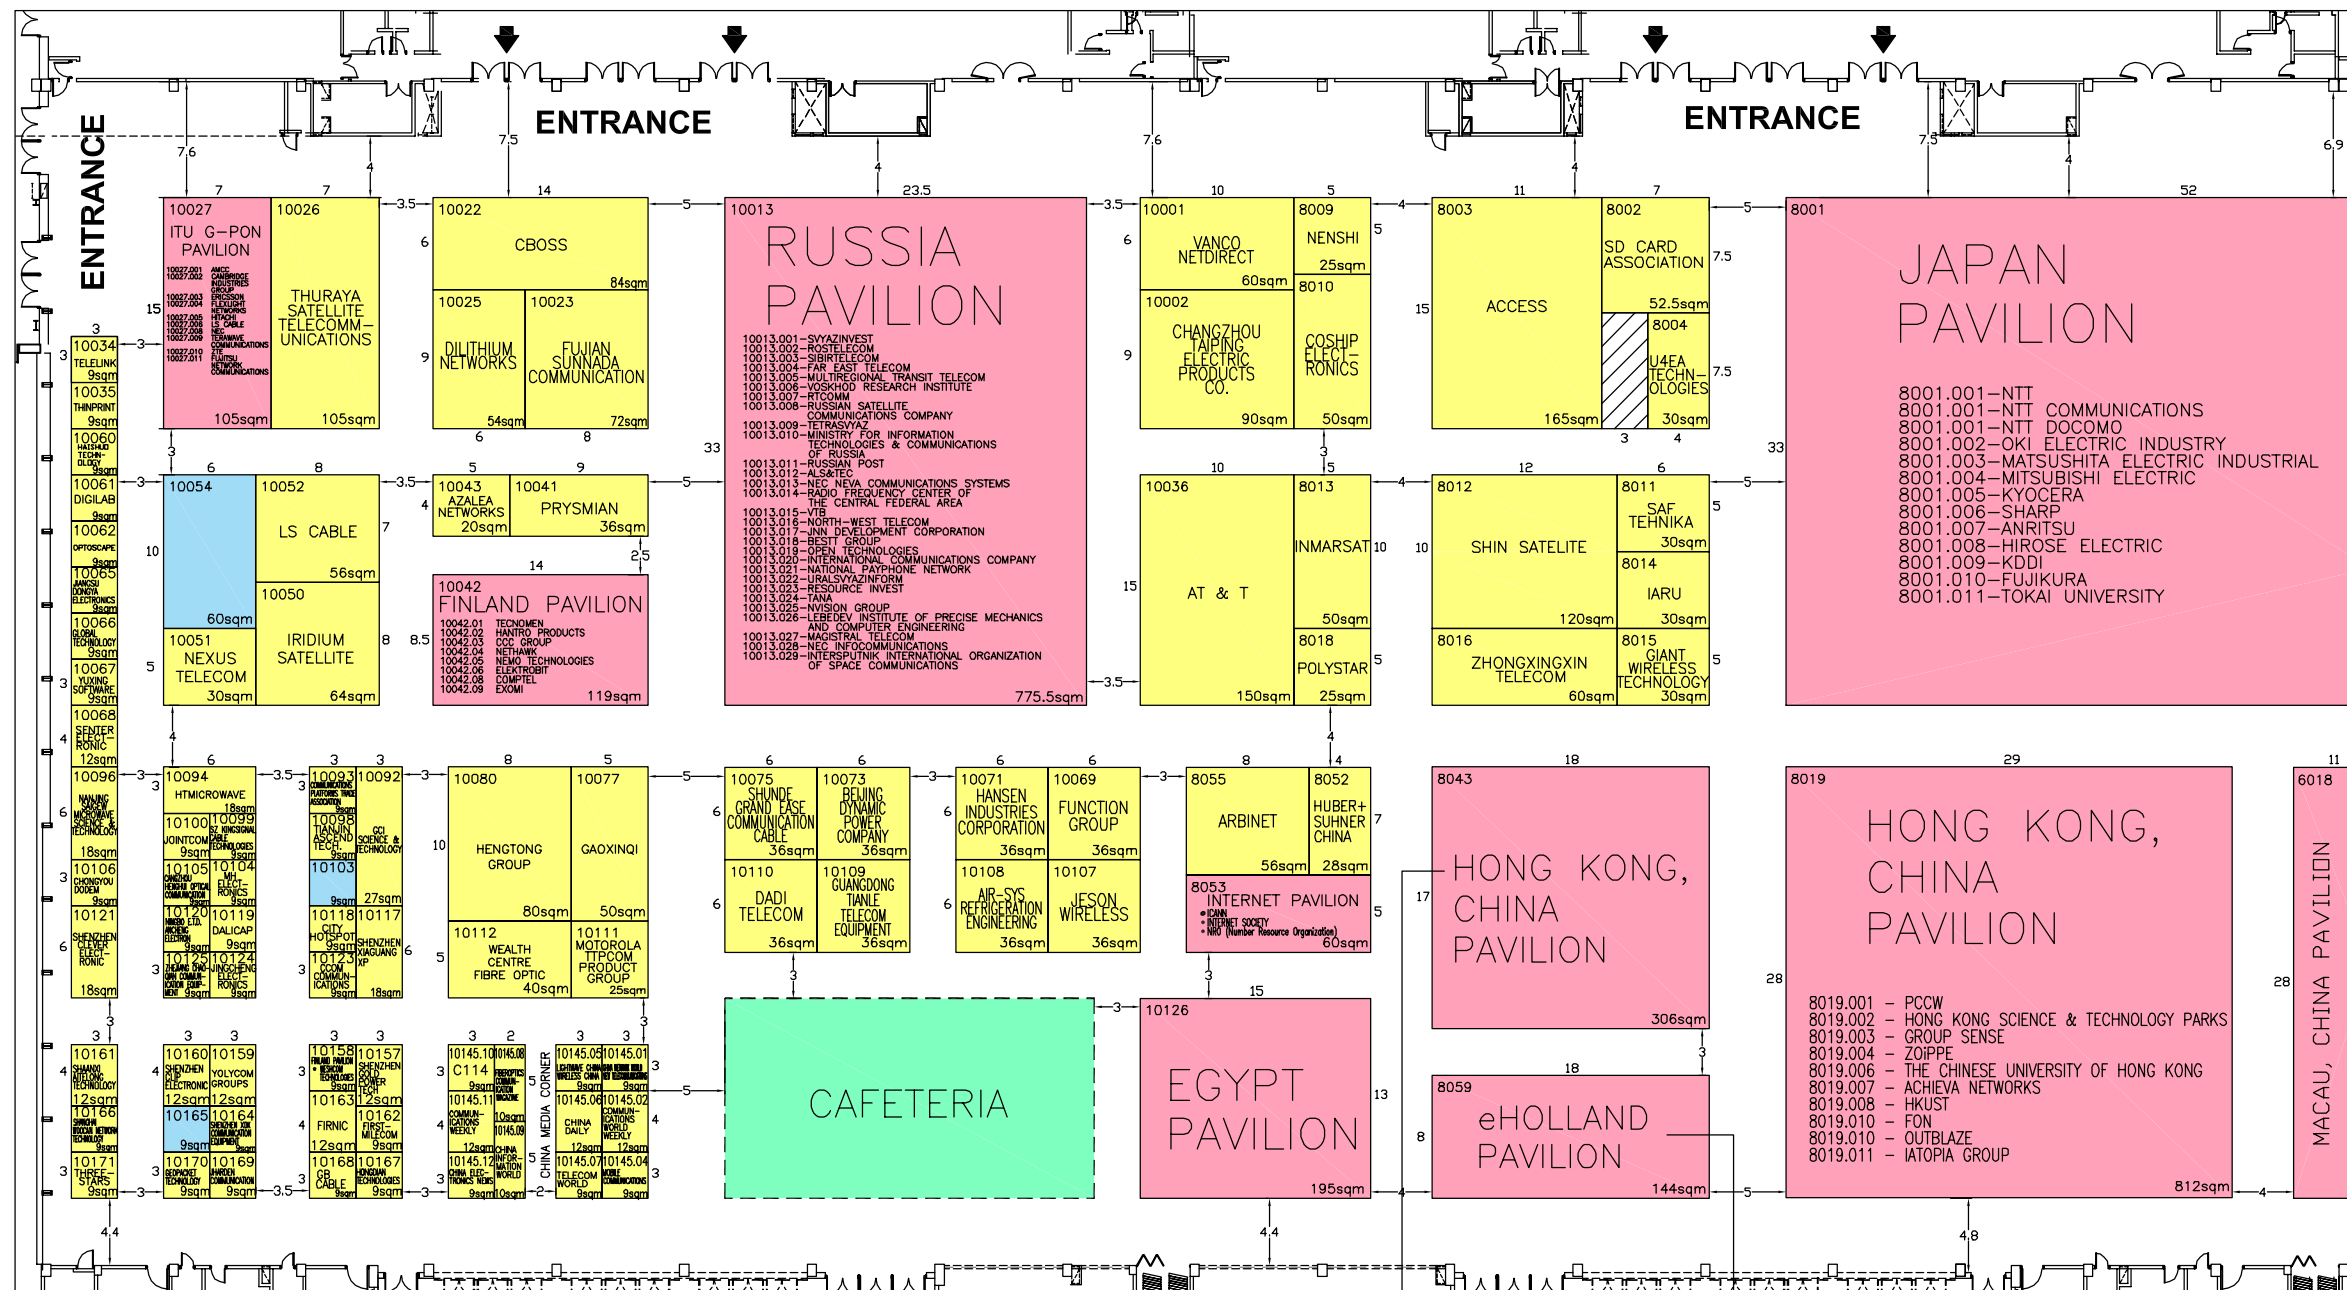

# ITU TELECOM WORLD 2006

ASIA WORLD-EXPO DECEMBER 4-8, 2006 HONG KONG FLOOR PLAN

-HALL 8 & 10

AsiaWorld-Expo Exhibition Hall Location  
亞洲國際博覽館位置圖

- 8043.001 Hong Kong SARG - Buildings Department
- 8043.001 Hong Kong SARG - Census & Statistics Department
- 8043.001 Hong Kong SARG - Civil Aviation Department
- 8043.001 Hong Kong SARG - Civil Engineering & Development Department
- 8043.001 Hong Kong SARG - Education & Manpower Bureau
- 8043.001 Hong Kong SARG - Hong Kong Observatory
- 8043.001 Hong Kong SARG - Immigration Department
- 8043.001 Hong Kong SARG - Intellectual Property Department
- 8043.001 Hong Kong SARG - Invest Hong Kong
- 8043.001 Hong Kong SARG - Lands Department
- 8043.001 Hong Kong SARG - Office of the Government Chief Information Officer
- 8043.001 Hong Kong SARG - Planning Department
- 8043.001 Hong Kong SARG - The Land Registry
- 8043.002 Hong Kong Applied Science and Technology Research Institute (ASTRI)

CLIENT	ITU
ORGANISER	ITU
PROJECT/EXHIBITION/SHOW	ITU TELECOM WORLD 2006
SHOW PERIOD	4-8 DEC, 2006
VENUE	HALL 8 & 10, AWE
CITY/COUNTRY	HK, CHINA
	This design is copyright of Pico Hong Kong Ltd. unauthorized use in part or in whole is subject to prosecution. This drawing is subject to modification to suit construction purpose.
SCALE	1 : 450
PERSON-IN-CHARGE	K.W. CHEUNG
PRODUCED BY	CAD DESIGN UNIT
DESIGNED BY	DATE
MEPHISTO	13/11/06
VERIFIED BY	DATE
APPROVED BY	DATE
REMARK	
FILE NAME :	ITU
JOB NO.	
DRAWING TITLE	FLOOR PLAN
VERSION	57